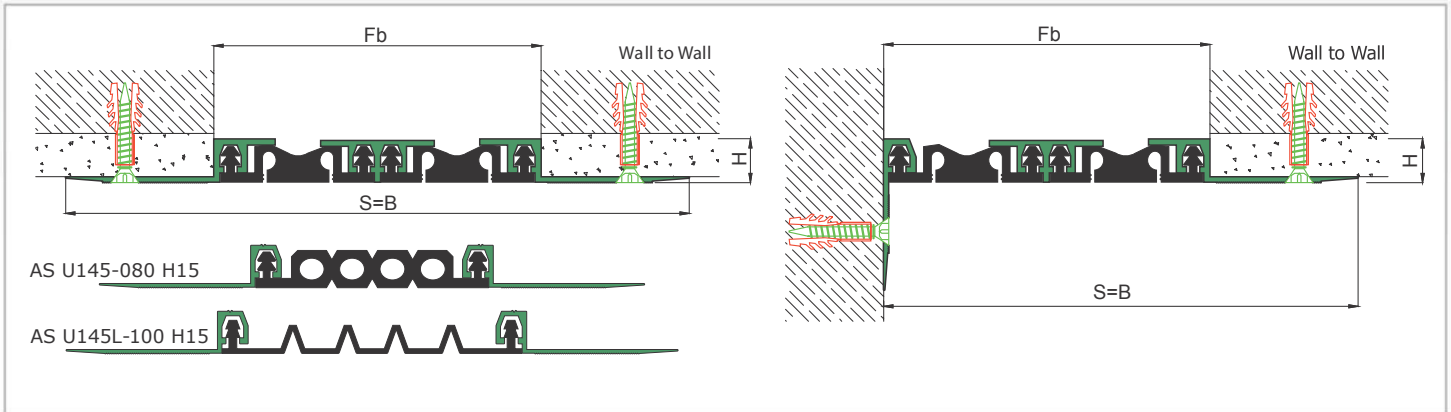

AS U145 surface mounted profile can easily be installed by means of screws to all types of wall & ceiling. Push-down elastomeric gasket can be changed without demounting the profile. Profiles up to 80 mm gap are manufactured with single gasket while the wider ones are with double gaskets joined with a connector profile. For some gaps, profile can be applied with floor type AS U245 as a dual application chamfered edges and pin striped covers give the profile a decorative aspect.

- Application Areas** : Indoor / Wall & Ceiling
- Ideal for** : Shopping Malls, Airports, Residences, Hospitals, Hotels, Commercial & Public Buildings etc
- Material** : Mill Finish Aluminum (Anodizing optional), TPE Gasket
- Aluminum Alloy** : 6063 AA-USA / EN AW 6063
- Optional Supplies** : Fire Barrier, Waterproof EPDM membrane

* Visuals are representative and the profile configuration may differ depending on the characteristics requested.

GASKET COLORS **BLACK** GREY **BEIGE** Custom Colors available.

LOCATION	MODEL	GAP (Fb) mm	HEIGHT (H) MM	OVERALL WIDTH (B) mm	VISIBLE WIDTH (S) mm	MOVEMENT (W) mm	LOAD CAPACITY	STANDARD LENGTH (mt)
Wall to Wall	AS U145-030	30	15	127	127	± 5	N/A	3
	AS U145-050	50	15	147	147	± 7	N/A	3
	AS U145-080	80	15	177	177	± 10	N/A	3
	AS U145-100	105	15	189	189	± 14	N/A	3
	AS U145 L-050	50	15	147	147	+16 / -8	N/A	3
	AS U145 L-080	80	15	177	177	± 20	N/A	3
	AS U145 L-100	100	15	189	189	+30 / -20	N/A	3

Note: Please ask for different sizes

 AS U145 030
 H15V

 AS U145 030
 H15KV

Profil No Profile Number	AS U145 030	AS U145 030K
Fb (mm)	30	30
H (mm) yaklaşık approx.	15	15
W± (mm) yaklaşık approx.	±5	±5
Renk Color	Alüminyum: Natürel, Fitiller: Siyah, gri,diğer Aluminum: Natural,Inserts:Black,gre,y,others	
Malzeme Material	Alüminyum, EPDM Kauçuk(siyah),Termoplastik Kauçuk (gri ve diğer) Aluminum, EPDM Rubber(black),Thermoplastic Rubber (grey and others)	
Standart Uzunluk Standard Length	3	