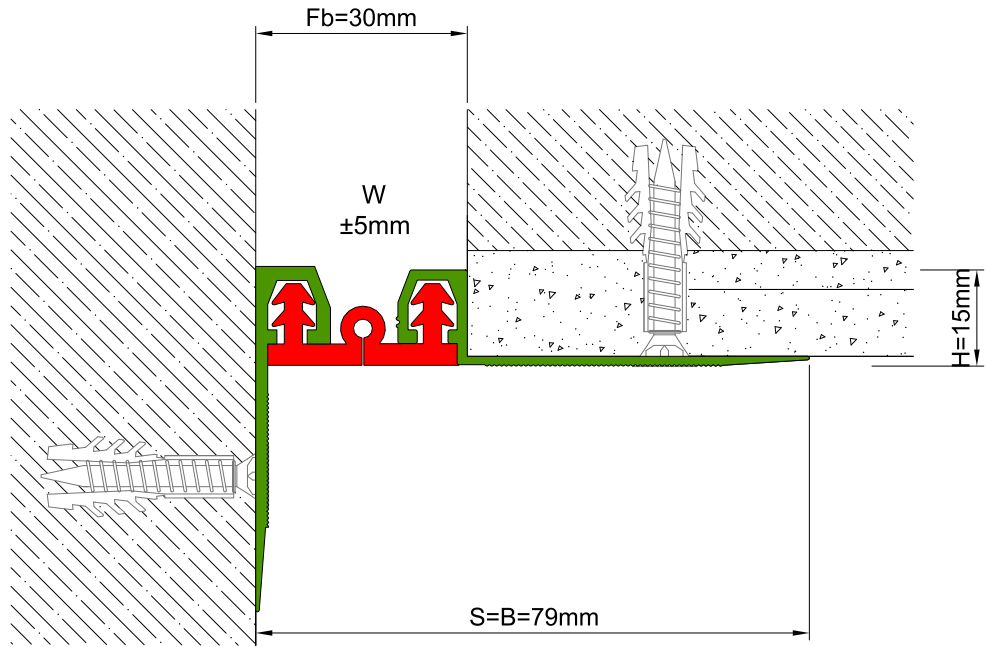

AS U145 surface mounted profile can easily be installed by means of screws to all types of wall & ceiling. Push-down elastomeric gasket can be changed without demounting the profile. Profiles up to 80 mm gap are manufactured with single gasket while the wider ones are with double gaskets joined with a connector profile. For some gaps, profile can be applied with floor type AS U245 as a dual application chamfered edges and pin striped covers give the profile a decorative aspect.

- Application Areas** : Indoor / Wall & Ceiling
- Ideal for** : Shopping Malls, Airports, Residences, Hospitals, Hotels, Commercial & Public Buildings etc
- Material** : Mill Finish Aluminum (Anodizing optional), TPE Gasket
- Aluminum Alloy** : 6063 AA-USA / EN AW 6063
- Optional Supplies** : Fire Barrier, Waterproof EPDM membrane

* Visuals are representative and the profile configuration may differ depending on the characteristics requested.

GASKET COLORS **BLACK** GREY **BEIGE** Custom Colors available.

LOCATION	MODEL	GAP (Fb) mm	HEIGHT (H) MM	OVERALL WIDTH (B) mm	VISIBLE WIDTH (S) mm	MOVEMENT (W) mm	LOAD CAPACITY	STANDARD LENGTH (mt)
Wall to Wall	AS U145-030	30	15	127	127	± 5	N/A	3
	AS U145-050	50	15	147	147	± 7	N/A	3
	AS U145-080	80	15	177	177	± 10	N/A	3
	AS U145-100	105	15	189	189	± 14	N/A	3
	AS U145 L-050	50	15	147	147	+16 / -8	N/A	3
	AS U145 L-080	80	15	177	177	± 20	N/A	3
	AS U145 L-100	100	15	189	189	+30 / -20	N/A	3

Note: Please ask for different sizes

 AS U145 030
 H15V

 AS U145 030
 H15KV

Profil No Profile Number	AS U145 030	AS U145 030K
Fb (mm)	30	30
H (mm) yaklaşık approx.	15	15
W± (mm) yaklaşık approx.	±5	±5
Renk Color	Alüminyum: Natürel, Fitiller: Siyah, gri,diğer Aluminum: Natural,Inserts:Black,gre,y,others	
Malzeme Material	Alüminyum, EPDM Kauçuk(siyah),Termoplastik Kauçuk (gri ve diğer) Aluminum, EPDM Rubber(black),Thermoplastic Rubber (grey and others)	
Standart Uzunluk Standard Length	3	