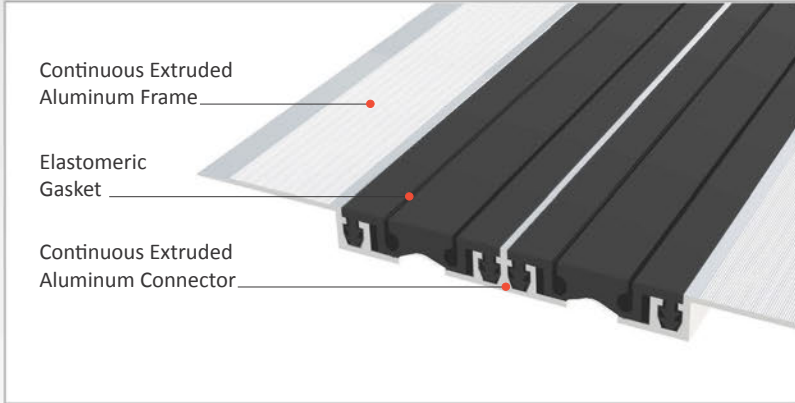

AS U145 surface mounted profile can easily be installed by means of screws to all types of wall & ceiling. Push-down elastomeric gasket can be changed without demounting the profile. Profiles up to 80 mm gap are manufactured with single gasket while the wider ones are with double gaskets joined with a connector profile. For some gaps, profile can be applied with floor type AS U245 as a dual application chamfered edges and pin striped covers give the profile a decorative aspect.

- Application Areas** : Indoor / Wall & Ceiling
- Ideal for** : Shopping Malls, Airports, Residences, Hospitals, Hotels, Commercial & Public Buildings etc
- Material** : Mill Finish Aluminum (Anodizing optional), TPE Gasket
- Aluminum Alloy** : 6063 AA-USA / EN AW 6063
- Optional Supplies** : Fire Barrier, Waterproof EPDM membrane

* Visuals are representative and the profile configuration may differ depending on the characteristics requested.

GASKET COLORS **BLACK** GREY **BEIGE** Custom Colors available.

LOCATION	MODEL	GAP (Fb) mm	HEIGHT (H) MM	OVERALL WIDTH (B) mm	VISIBLE WIDTH (S) mm	MOVEMENT (W) mm	LOAD CAPACITY	STANDARD LENGTH (mt)
Wall to Wall	AS U145-030	30	15	127	127	± 5	N/A	3
	AS U145-050	50	15	147	147	± 7	N/A	3
	AS U145-080	80	15	177	177	± 10	N/A	3
	AS U145-100	105	15	189	189	± 14	N/A	3
	AS U145 L-050	50	15	147	147	+16 / -8	N/A	3
	AS U145 L-080	80	15	177	177	± 20	N/A	3
	AS U145 L-100	100	15	189	189	+30 / -20	N/A	3