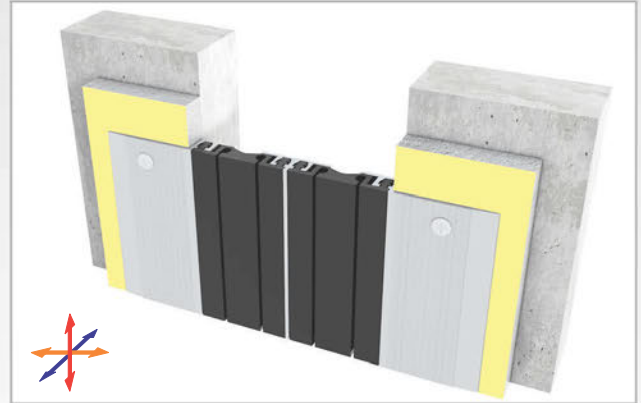

AS U145 surface mounted profile can easily be installed by means of screws to all types of wall & ceiling. Push-down elastomeric gasket can be changed without demounting the profile. Profiles up to 80 mm gap are manufactured with single gasket while the wider ones are with double gaskets joined with a connector profile. For some gaps, profile can be applied with floor type AS U245 as a dual application chamfered edges and pin striped covers give the profile a decorative aspect.

- Application Areas** : Indoor / Wall & Ceiling
- Ideal for** : Shopping Malls, Airports, Residences, Hospitals, Hotels, Commercial & Public Buildings etc
- Material** : Mill Finish Aluminum (Anodizing optional), TPE Gasket
- Aluminum Alloy** : 6063 AA-USA / EN AW 6063
- Optional Supplies** : Fire Barrier, Waterproof EPDM membrane

* Visuals are representative and the profile configuration may differ depending on the characteristics requested.

GASKET COLORS **BLACK** GREY **BEIGE** Custom Colors available.

LOCATION	MODEL	GAP (Fb) mm	HEIGHT (H) MM	OVERALL WIDTH (B) mm	VISIBLE WIDTH (S) mm	MOVEMENT (W) mm	LOAD CAPACITY	STANDARD LENGTH (mt)
Wall to Wall	AS U145-030	30	15	127	127	± 5	N/A	3
	AS U145-050	50	15	147	147	± 7	N/A	3
	AS U145-080	80	15	177	177	± 10	N/A	3
	AS U145-100	105	15	189	189	± 14	N/A	3
	AS U145 L-050	50	15	147	147	+16 / -8	N/A	3
	AS U145 L-080	80	15	177	177	± 20	N/A	3
	AS U145 L-100	100	15	189	189	+30 / -20	N/A	3