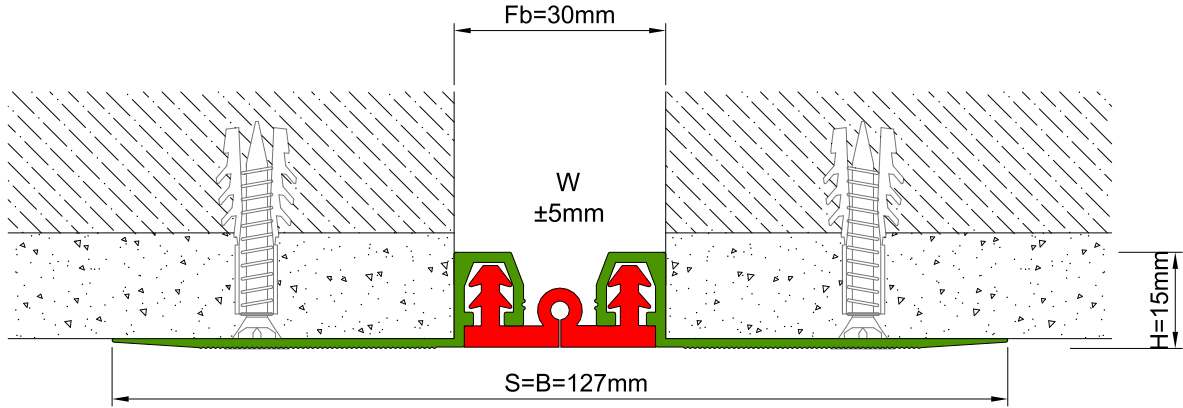

AS U145 surface mounted profile can easily be installed by means of screws to all types of wall & ceiling. Push-down elastomeric gasket can be changed without demounting the profile. Profiles up to 80 mm gap are manufactured with single gasket while the wider ones are with double gaskets joined with a connector profile. For some gaps, profile can be applied with floor type AS U245 as a dual application chamfered edges and pin striped covers give the profile a decorative aspect.

- Application Areas** : Indoor / Wall & Ceiling
- Ideal for** : Shopping Malls, Airports, Residences, Hospitals, Hotels, Commercial & Public Buildings etc
- Material** : Mill Finish Aluminum (Anodizing optional), TPE Gasket
- Aluminum Alloy** : 6063 AA-USA / EN AW 6063
- Optional Supplies** : Fire Barrier, Waterproof EPDM membrane

* Visuals are representative and the profile configuration may differ depending on the characteristics requested.

GASKET COLORS **BLACK** GREY **BEIGE** Custom Colors available.

LOCATION	MODEL	GAP (Fb) mm	HEIGHT (H) MM	OVERALL WIDTH (B) mm	VISIBLE WIDTH (S) mm	MOVEMENT (W) mm	LOAD CAPACITY	STANDARD LENGTH (mt)
Wall to Wall	AS U145-030	30	15	127	127	± 5	N/A	3
	AS U145-050	50	15	147	147	± 7	N/A	3
	AS U145-080	80	15	177	177	± 10	N/A	3
	AS U145-100	105	15	189	189	± 14	N/A	3
	AS U145 L-050	50	15	147	147	+16 / -8	N/A	3
	AS U145 L-080	80	15	177	177	± 20	N/A	3
	AS U145 L-100	100	15	189	189	+30 / -20	N/A	3

Note: Please ask for different sizes

 AS U145 030
 H15V

 AS U145 030
 H15KV

Profil No Profile Number	AS U145 030	AS U145 030K
Fb (mm)	30	30
H (mm) yaklaşık approx.	15	15
W± (mm) yaklaşık approx.	±5	±5
Renk Color	Alüminyum: Natürel, Fitiller: Siyah, gri,diğer Aluminum: Natural,Inserts:Black,gre,y,others	
Malzeme Material	Alüminyum, EPDM Kauçuk(siyah),Termoplastik Kauçuk (gri ve diğer) Aluminum, EPDM Rubber(black),Thermoplastic Rubber (grey and others)	
Standart Uzunluk Standard Length	3	